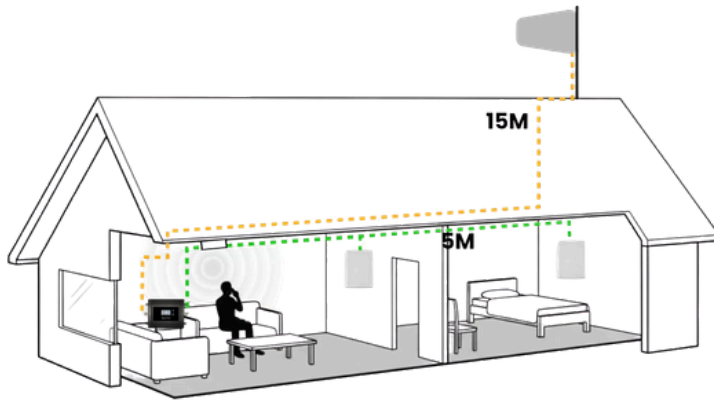

With two indoor antenna connections, the system is suitable for spaces up to approximately 600 sqm, making it ideal for offices, large homes, warehouses, and multi-room buildings. Its strong connection range and ability to utilise multiple nearby cell masts ensure stable performance even when multiple users are connected simultaneously.

INSTANT SIGNAL BOOST

UP TO +70db GAIN

SUPPORTS UP TO 25 USERS CONNECTIONS

FAST NETWORK & DATA SPEED

KIT INCLUDES

SPECIFICATIONS

MODEL NUMBER	SH20831-600
FREQUENCIES	BAND 20, 8, 3 and 1 800 MHz / 900 MHz / 1800 MHz / 2100MHz
MAX GAIN	70 dB ±2
IMPEDANCE	50 Ohm
POWER SUPPLY	AC 100-240V
CONNECTORS	N-FEMALE
BOOSTER DIMENSIONS	22 x 14.5 x 5.5 cm
BOOSTER WEIGHT	<0.9Kkg

INSTALLATION

1

The signal is received from the outdoor cell towers and transmitted through the cable to the booster box.

2

The booster box receives the signal from the outdoor aerial and retransmits it to the indoor antenna via a cable.

3

The panel antenna mounted on the wall receives the signal and retransmits a clean, high-quality phone signal throughout the property.

PACKAGE DIMENSIONS

35 cm

26 cm

18 cm

3.5 KG

LENGHT