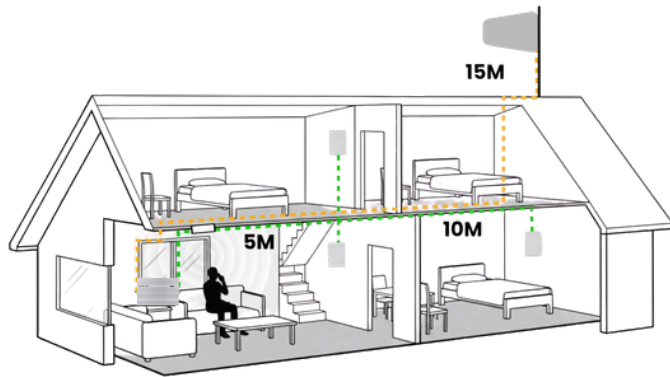

An external antenna captures the outdoor signal and transfers it via professional-grade cabling to the booster. The enhanced signal is redistributed indoors through a panel antenna, delivering clearer calls, stronger signal bars, and stable 4G and 5G data across up to 1500 sqm.

KIT INCLUDES

SPECIFICATIONS

MODEL NUMBER	SH208317-1500-Pro
FREQUENCIES	BAND 20, 8, 3, 1 and 7 800 Mhz / 900 MHz / 1800 MHz / 2100 MHz / 2600MHz
MAX GAIN	80 dB \pm 2
IMPEDANCE	50 Ohm
POWER SUPPLY	AC 100-240V
CONNECTORS	N-FEMALE
BOOSTER DIMENSIONS	49 x 20 x 5.5 cm
BOOSTER WEIGHT	<5kg

INSTALLATION

The signal is received from the outdoor cell towers and transmitted through the cable to the booster box.

The booster box receives the signal from the outdoor aerial and retransmits it to the indoor antenna via a cable.