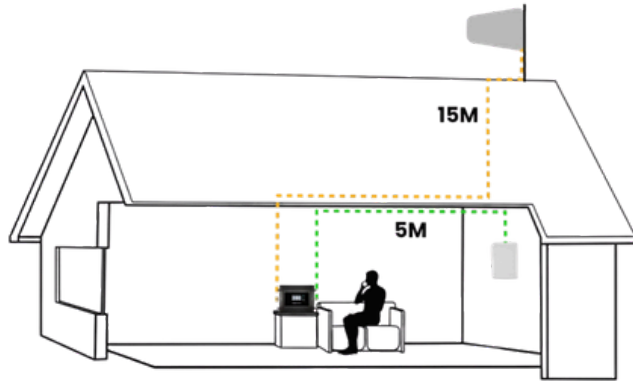

 FAST NETWORK & DATA SPEED

KIT INCLUDES

SPECIFICATIONS

| | |
|--------------------|--|
| MODEL NUMBER | SH2031-300-Pro |
| FREQUENCIES | BAND 20, 3 and 1 800 MHz / 1800 MHz / 2100MHz |
| MAX GAIN | 72 dB ±2 |
| IMPEDANCE | 50 Ohm |
| POWER SUPPLY | AC 100-240V |
| CONNECTORS | N-FEMALE |
| BOOSTER DIMENSIONS | 22 x 14.5 x 5.5 cm |
| BOOSTER WEIGHT | <0.9Kkg |

INSTALLATION

1

The signal is received from the outdoor cell towers and transmitted through the cable to the booster box.

2

The booster box receives the signal from the outdoor aerial and retransmits it to the indoor antenna via a cable.

3

The panel antenna mounted on the wall receives the signal and retransmits a clean, high-quality phone signal throughout the property.

PACKAGE DIMENSIONS

34 cm

24 cm

16 cm

2.7KG

LENGHT