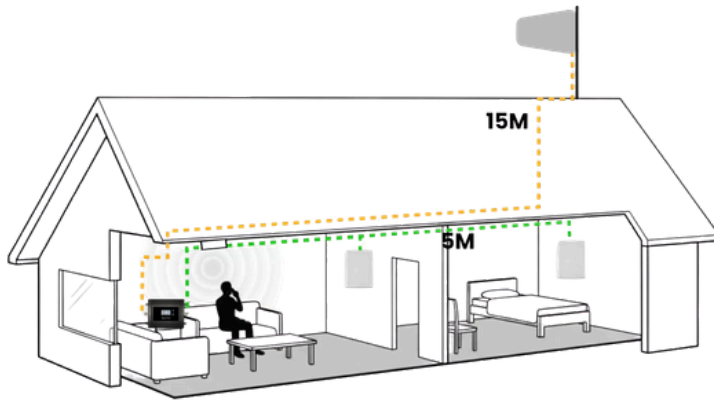

 FAST NETWORK & DATA SPEED

KIT INCLUDES

SPECIFICATIONS

MODEL NUMBER	SH2031-300-Pro
FREQUENCIES	BAND 20, 3 and 1 800 MHz / 1800 MHz / 2100MHz
MAX GAIN	72 dB ±2
IMPEDANCE	50 Ohm
POWER SUPPLY	AC 100-240V
CONNECTORS	N-FEMALE
BOOSTER DIMENSIONS	22 x 14.5 x 5.5 cm
BOOSTER WEIGHT	<0.9Kkg

INSTALLATION

The signal is received from the outdoor cell towers and transmitted through the cable to the booster box.

The booster box receives the signal from the outdoor aerial and retransmits it to the indoor antenna via a cable.

The panel antenna mounted on the wall receives the signal and retransmits a clean, high-quality phone signal throughout the property.

PACKAGE DIMENSIONS

LENGHT

HEIGHT

WIDTH

WEIGHT

SUPPORT

Website: <https://www.signalherouk.com/>