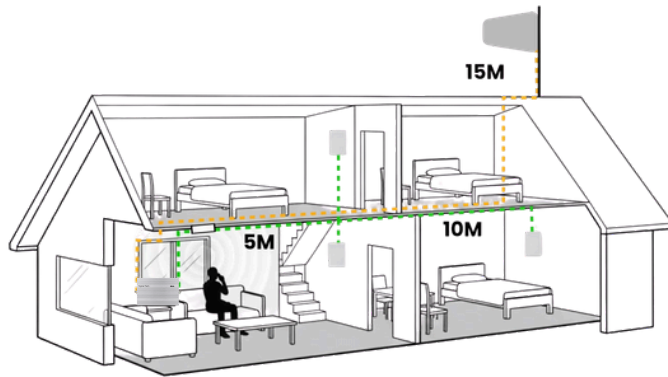

INSTANT SIGNAL BOOST

UP TO +70db GAIN

SUPPORTS UP TO 30 USERS CONNECTIONS

FAST NETWORK & DATA SPEED

KIT INCLUDES

SPECIFICATIONS

MODEL NUMBER	SH208317-1000-Pro
FREQUENCIES	BAND 20, 8, 3, 1 and 7 800 Mhz / 900 MHz / 1800 MHz / 2100 MHz / 2600MHz
MAX GAIN	75 dB ±2
IMPEDANCE	50 Ohm
POWER SUPPLY	AC 100-240V
CONNECTORS	N-FEMALE
BOOSTER DIMENSIONS	44 x 34x 13 cm
BOOSTER WEIGHT	<10Kkg

INSTALLATION

The signal is received from the outdoor cell towers and transmitted through the cable to the booster box.

The booster box receives the signal from the outdoor aerial and retransmits it to the indoor antenna via a cable.

The panel antenna mounted on the wall receives the signal and retransmits a clean, high-quality phone signal throughout the property.

PACKAGE DIMENSIONS

76 cm

37 cm

48 cm

LENGHT

HEIGHT

WIDTH