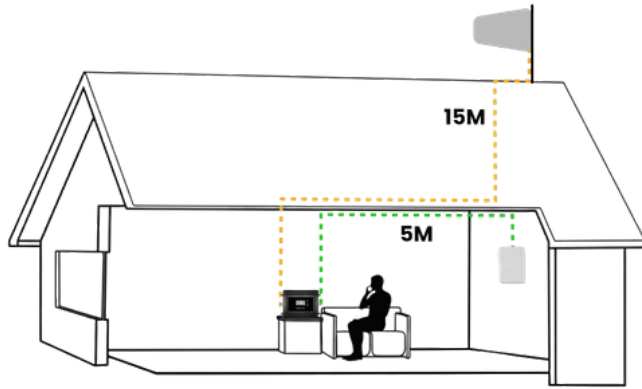

FAST NETWORK & DATA SPEED

KIT INCLUDES

SPECIFICATIONS

MODEL NUMBER	SH203-300-Pro
FREQUENCIES	BAND 20 AND 3 800 MHz / 1800 MHz
MAX GAIN	72 dB ±2
IMPEDANCE	50 Ohm
POWER SUPPLY	AC 100-240V
CONNECTORS	N-FEMALE
BOOSTER DIMENSIONS	20.5 x 12.5 x 4.8 cm
BOOSTER WEIGHT	<0.6Kkg

INSTALLATION

The signal is received from the outdoor cell towers and transmitted through the cable to the booster box.

The booster box receives the signal from the outdoor aerial and retransmits it to the indoor antenna via a cable.