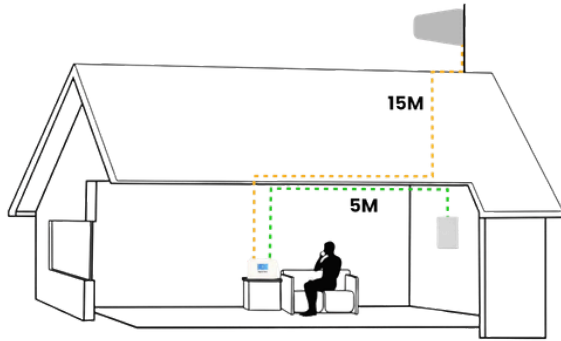

 SUPPORTS UP TO 25 USERS CONNECTIONS

 FAST NETWORK & DATA SPEED

KIT INCLUDES

SPECIFICATIONS

MODEL NUMBER	SH203-300
FREQUENCIES	BAND 20 AND 3 800 MHz / 1800 MHz
MAX GAIN	70 dB ±2
IMPEDANCE	50 Ohm
POWER SUPPLY	AC 100-240V
CONNECTORS	SMA-FEMALE
BOOSTER DIMENSIONS	21 x 15 x 2.8 cm
BOOSTER WEIGHT	<1Kkg

INSTALLATION

The signal is received from the outdoor cell towers and transmitted through the cable to the booster box.

The booster box receives the signal from the outdoor aerial and retransmits it to the indoor antenna via a cable.