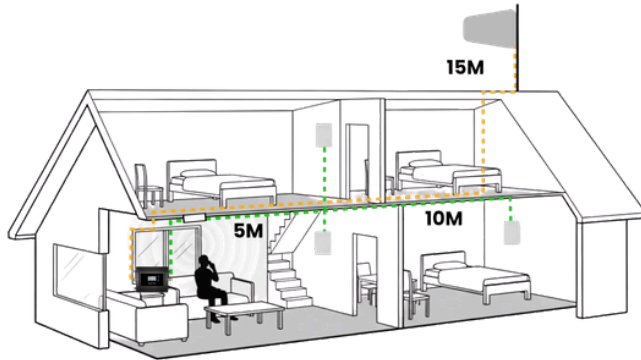

INSTANT SIGNAL BOOST

UP TO +70db GAIN

SUPPORTS UP TO 25 USERS CONNECTIONS

FAST NETWORK & DATA SPEED

KIT INCLUDES

SPECIFICATIONS

MODEL NUMBER	SH20831-1000
FREQUENCIES	BAND 20, 8, 3 and 1 800 MHz / 900 MHz / 1800 MHz / 2100MHz
MAX GAIN	70 dB ±2
IMPEDANCE	50 Ohm
POWER SUPPLY	AC 100-240V
CONNECTORS	N-FEMALE
BOOSTER DIMENSIONS	22 x 14.5 x 5.5 cm
BOOSTER WEIGHT	<0.9Kkg

INSTALLATION

1

The signal is received from the outdoor cell towers and transmitted through the cable to the booster box.

2

The booster box receives the signal from the outdoor aerial and retransmits it to the indoor antenna via a cable.

3

The panel antenna mounted on the wall receives the signal and retransmits a clean, high-quality phone signal throughout the property.

PACKAGE DIMENSIONS

65 cm

22 cm

28 cm

5.5 KG

LENGHT