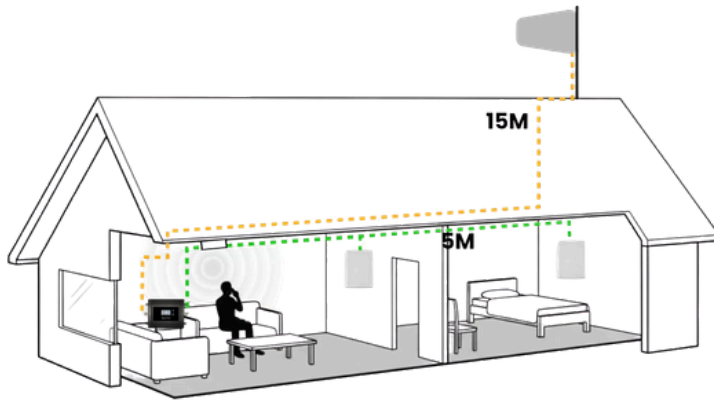

SPECIFICATIONS

MODEL NUMBER	SH203-600-Pro
FREQUENCIES	BAND 20 AND 3 800 MHz / 1800 MHz
MAX GAIN	72 dB ±2
IMPEDANCE	50 Ohm
POWER SUPPLY	AC 100-240V
CONNECTORS	N-FEMALE
BOOSTER DIMENSIONS	20.5 x 12.5 x 4.8 cm
BOOSTER WEIGHT	<0.6Kkg

INSTALLATION

The signal is received from the outdoor cell towers and transmitted through the cable to the booster box.

The booster box receives the signal from the outdoor aerial and retransmits it to the indoor antenna via a cable.