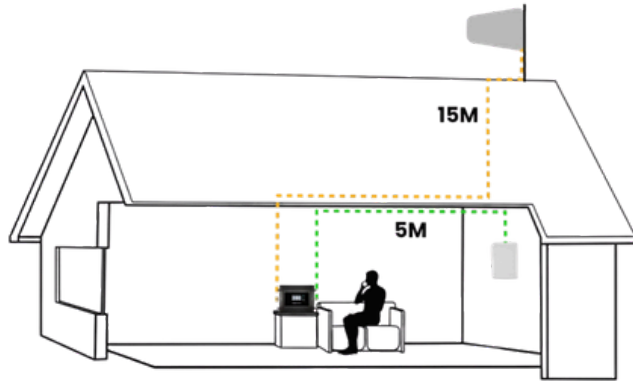

 INSTANT SIGNAL BOOST

 UP TO +70db GAIN

 SUPPORTS UP TO 25 USERS CONNECTIONS

 FAST NETWORK & DATA SPEED

KIT INCLUDES

SPECIFICATIONS

MODEL NUMBER	SH20831-300
FREQUENCIES	BAND 20, 8, 3 and 1 800 MHz / 900 MHz / 1800 MHz / 2100MHz
MAX GAIN	70 dB ±2
IMPEDANCE	50 Ohm
POWER SUPPLY	AC 100-240V
CONNECTORS	N-FEMALE
BOOSTER DIMENSIONS	22 x 14.5 x 5.5 cm
BOOSTER WEIGHT	<0.9Kkg

INSTALLATION

1

The signal is received from the outdoor cell towers and transmitted through the cable to the booster box.

2

The booster box receives the signal from the outdoor aerial and retransmits it to the indoor antenna via a cable.

3

The panel antenna mounted on the wall receives the signal and retransmits a clean, high-quality phone signal throughout the property.

PACKAGE DIMENSIONS

34 cm

24 cm

16 cm

2.7 KG

LENGHT