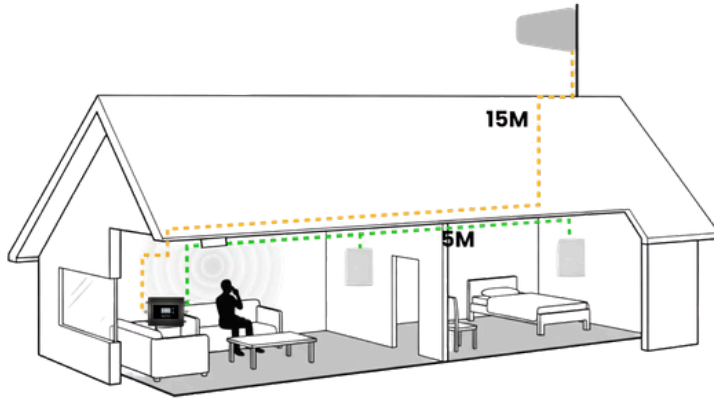

FAST NETWORK & DATA SPEED

KIT INCLUDES

SPECIFICATIONS

MODEL NUMBER	SH2031-600
FREQUENCIES	BAND 20, 3 and 1 800 MHz / 1800 MHz / 2100MHz
MAX GAIN	70 dB ±2
IMPEDANCE	50 Ohm
POWER SUPPLY	AC 100-240V
CONNECTORS	N-FEMALE
BOOSTER DIMENSIONS	22 x 14.5 x 5.5 cm
BOOSTER WEIGHT	<0.9Kkg

INSTALLATION

1

The signal is received from the outdoor cell towers and transmitted through the cable to the booster box.

2

The booster box receives the signal from the outdoor aerial and retransmits it to the indoor antenna via a cable.

3

The panel antenna mounted on the wall receives the signal and retransmits a clean, high-quality phone signal throughout the property.

PACKAGE DIMENSIONS

35 cm

26 cm

18 cm

3.5 KG

LENGHT