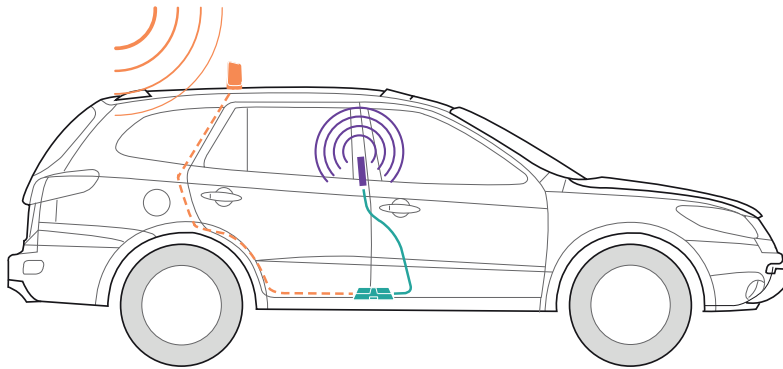

ABOUT

You've got places to go. Good thing the SignalHero Drive Far signal booster goes everywhere you go. Best of all, dropped calls, missed texts, and music buffering won't tag along.

With its cradle-style inside antenna, magnetic outside antenna, and space-saving booster, Drive Far is our standard amplifier to help solo drivers coast through dead zones without missing a beat.

Drive Far significantly multiplies signal strength for calls as well as 4G and 5G data at an affordable price.

Whether you drive a passenger car or an SUV, Drive Far easily adjusts to fit devices from 5.1 to 7.5 inches and has a charging port so you're always powered up and ready to go.

INSTALLATION

- 1 Receives signal:** The powerful antenna reaches out to access voice and data signals, then delivers them to the booster.
- 2 Boost signal:** The booster receives the signal, amplifies it, and serves as a relay between your phone and the nearest cell tower.
- 3 Broadcasts signal:** Your devices get a stronger signal, and calls and data are fed through the booster back to the network.